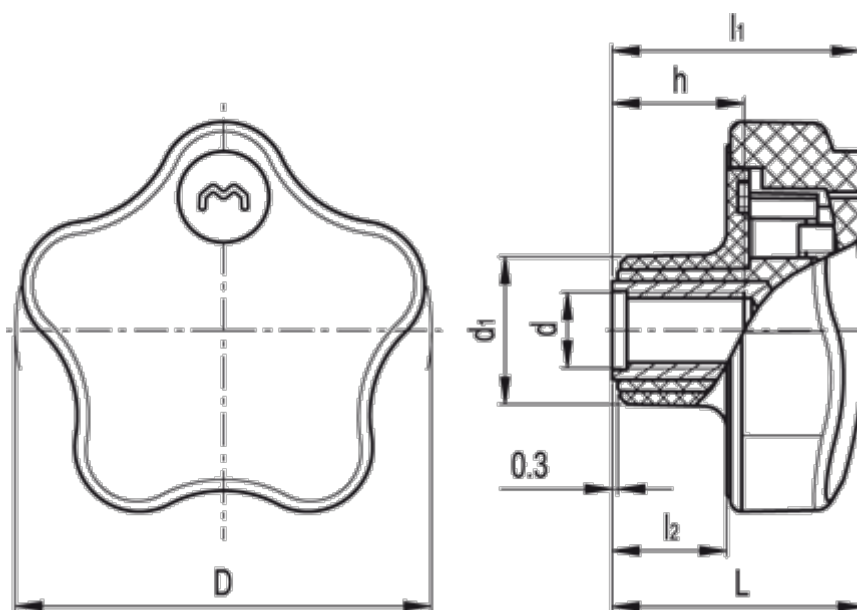

Data Sheet

Article number: 2302076551

Description: E+G Security lobe knob
VLS.55 B-M8

Measures

D	= 55.0
d1	= 19.0
d 6H	= M8
h	= 13
L	= 33
l1	= 32.0
l2	= 15.0
Weight (g)	= 33